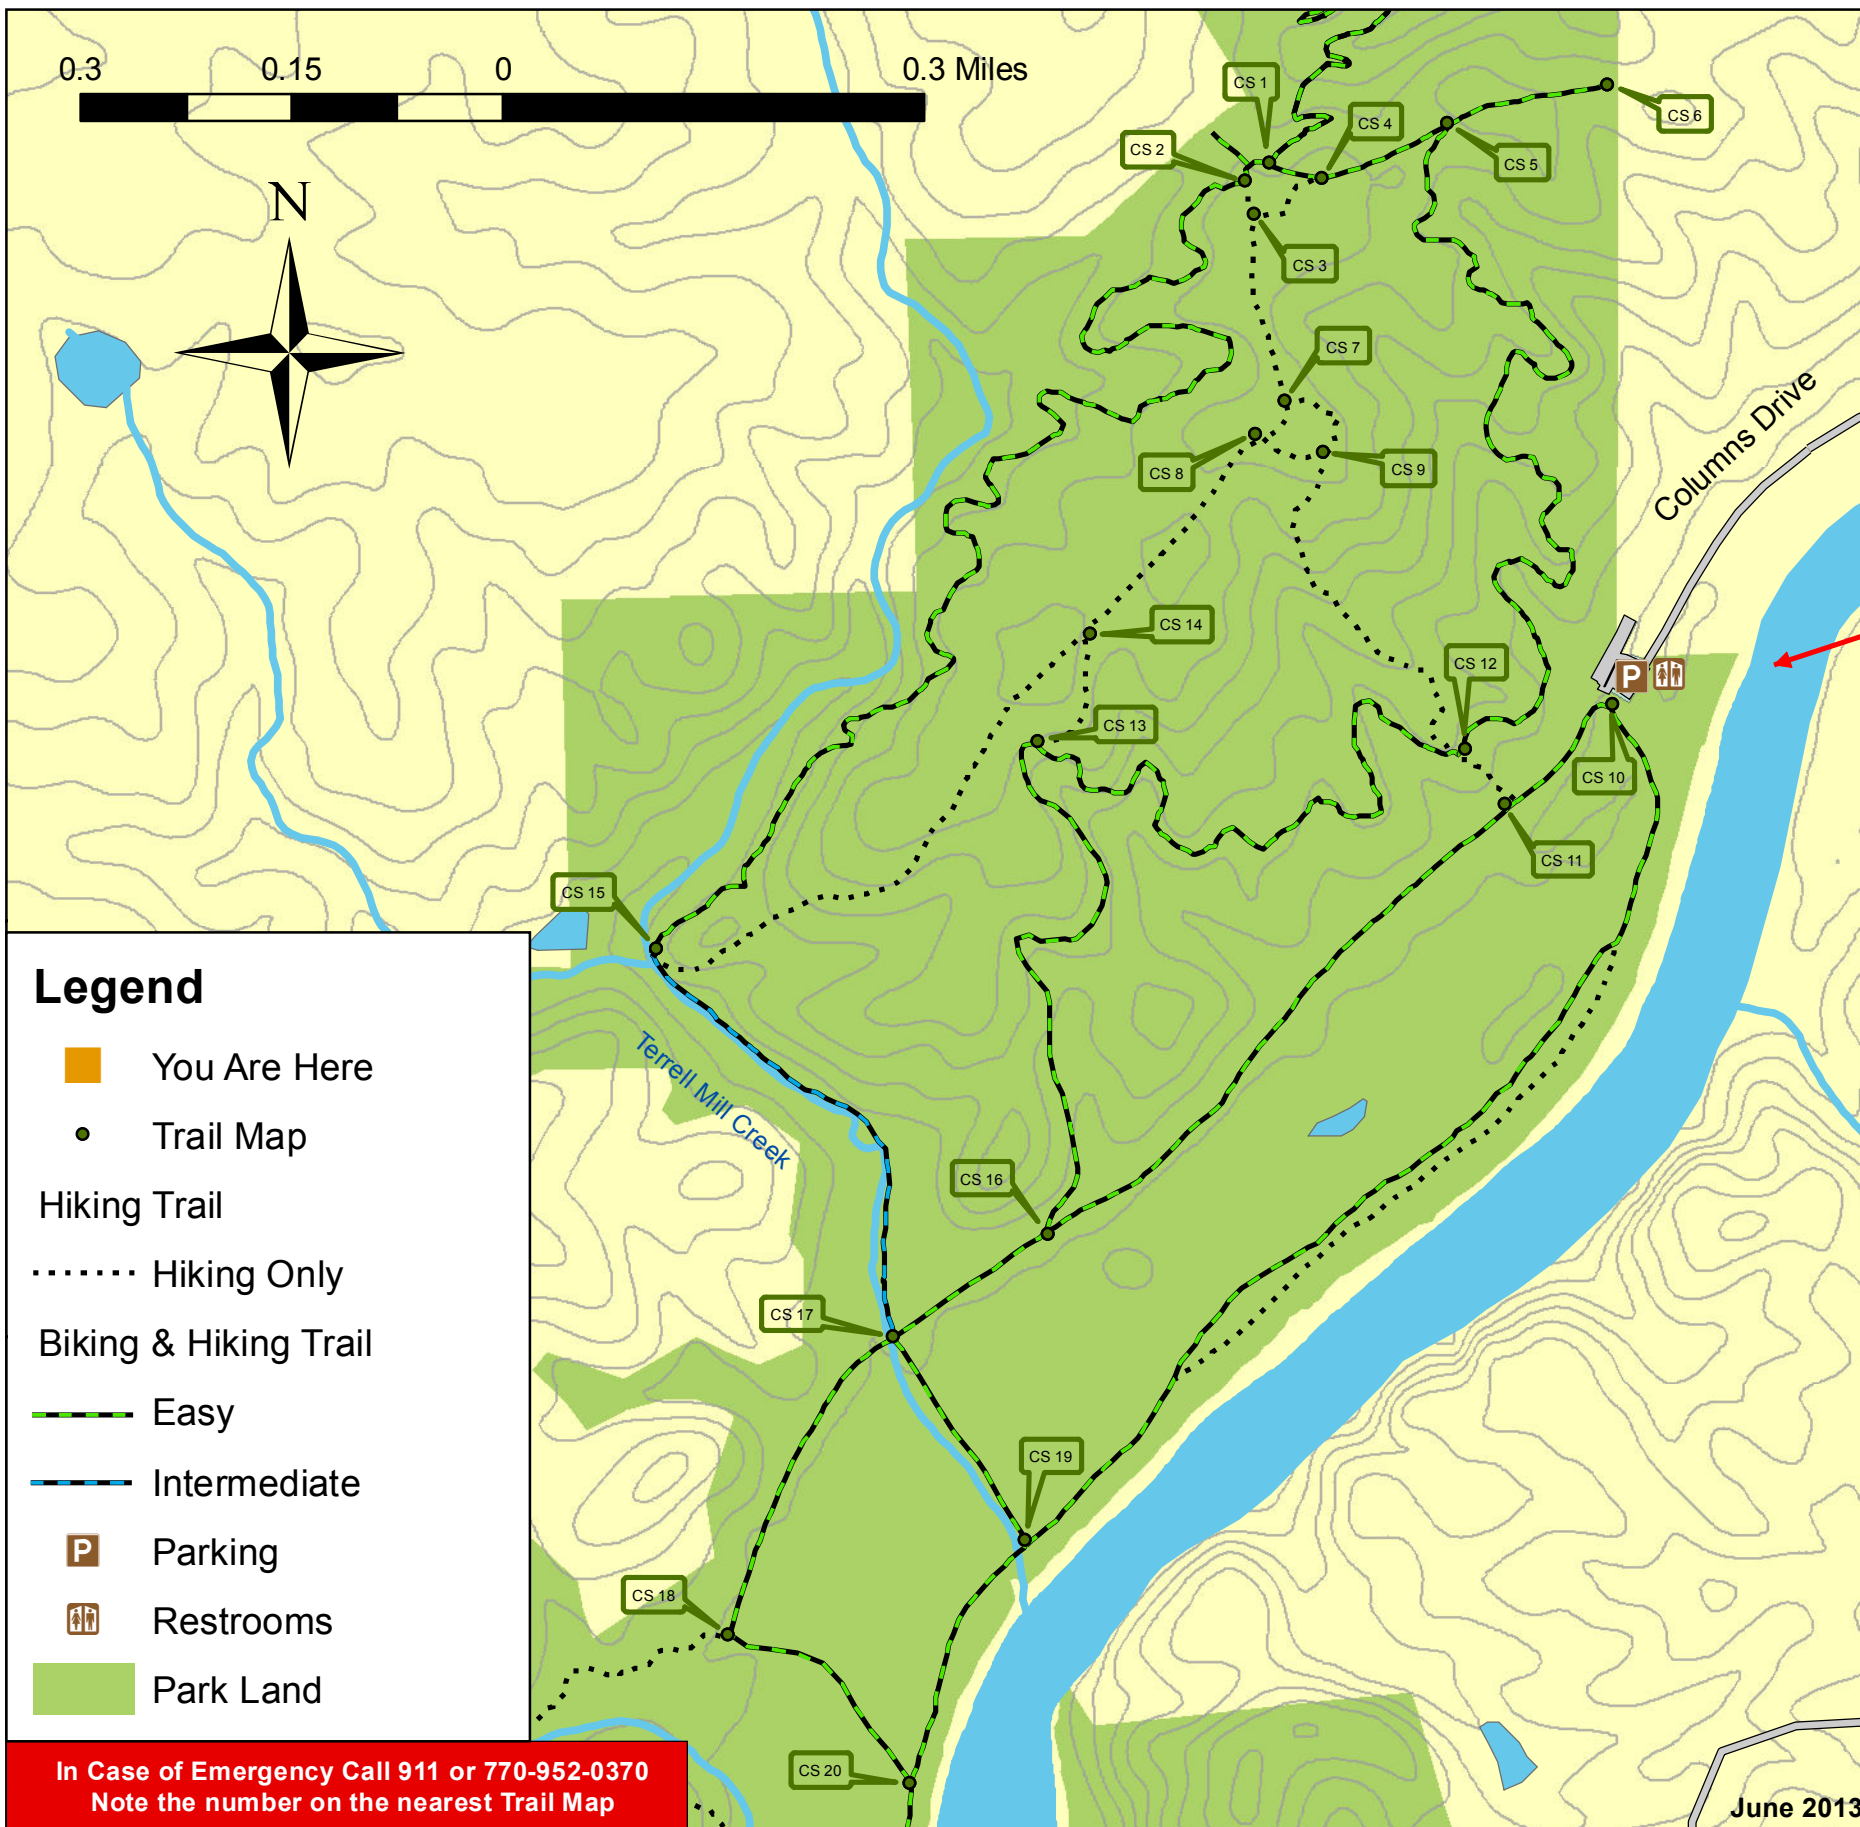

# Cochran Shoals Columns Drive

**Rules of the Trail**

- Protect the trails — don't ride after rain.
- Bicyclists must follow one-way signs.
- 10 MPH speed limit for bicycles.
- Bicyclists yield to pedestrians.
- Protect yourself — always wear a helmet.

Visit <http://go.usa.gov/2swm> or scan the code to view map.