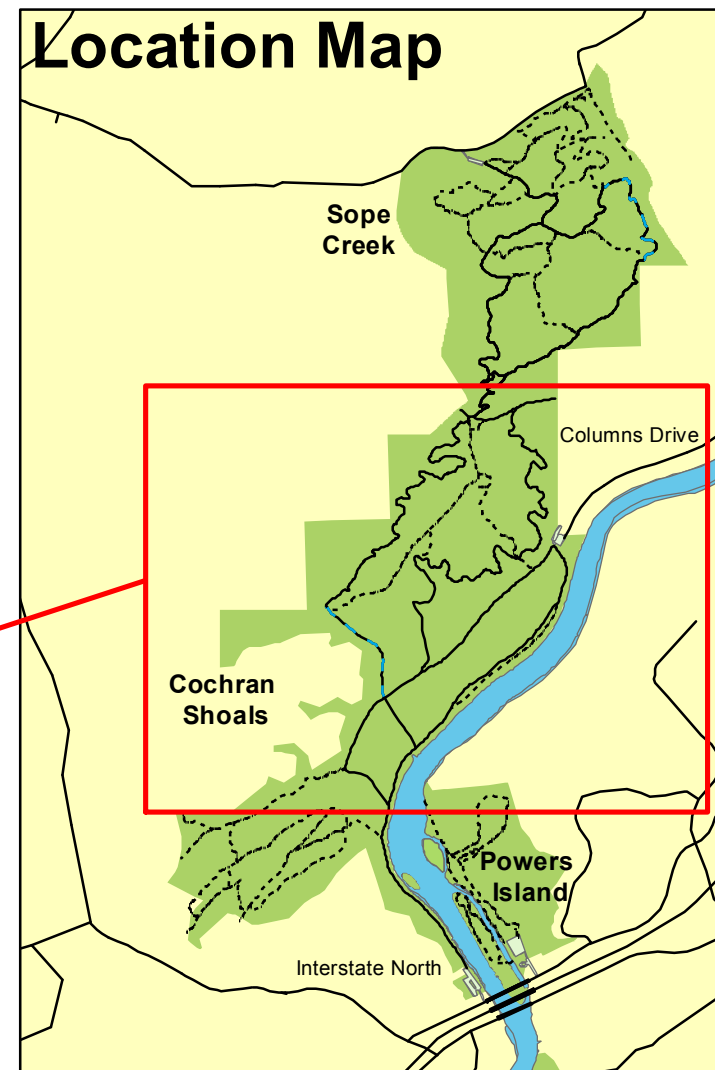

# Cochran Shoals Columns Drive

**Rules of the Trail**

- Protect the trails — don't ride after rain.
- Bicyclists must follow one-way signs.
- 10 MPH speed limit for bicycles.
- Bicyclists yield to pedestrians.
- Protect yourself — always wear a helmet.

Visit <http://go.usa.gov/2swm> or scan the code to view map.