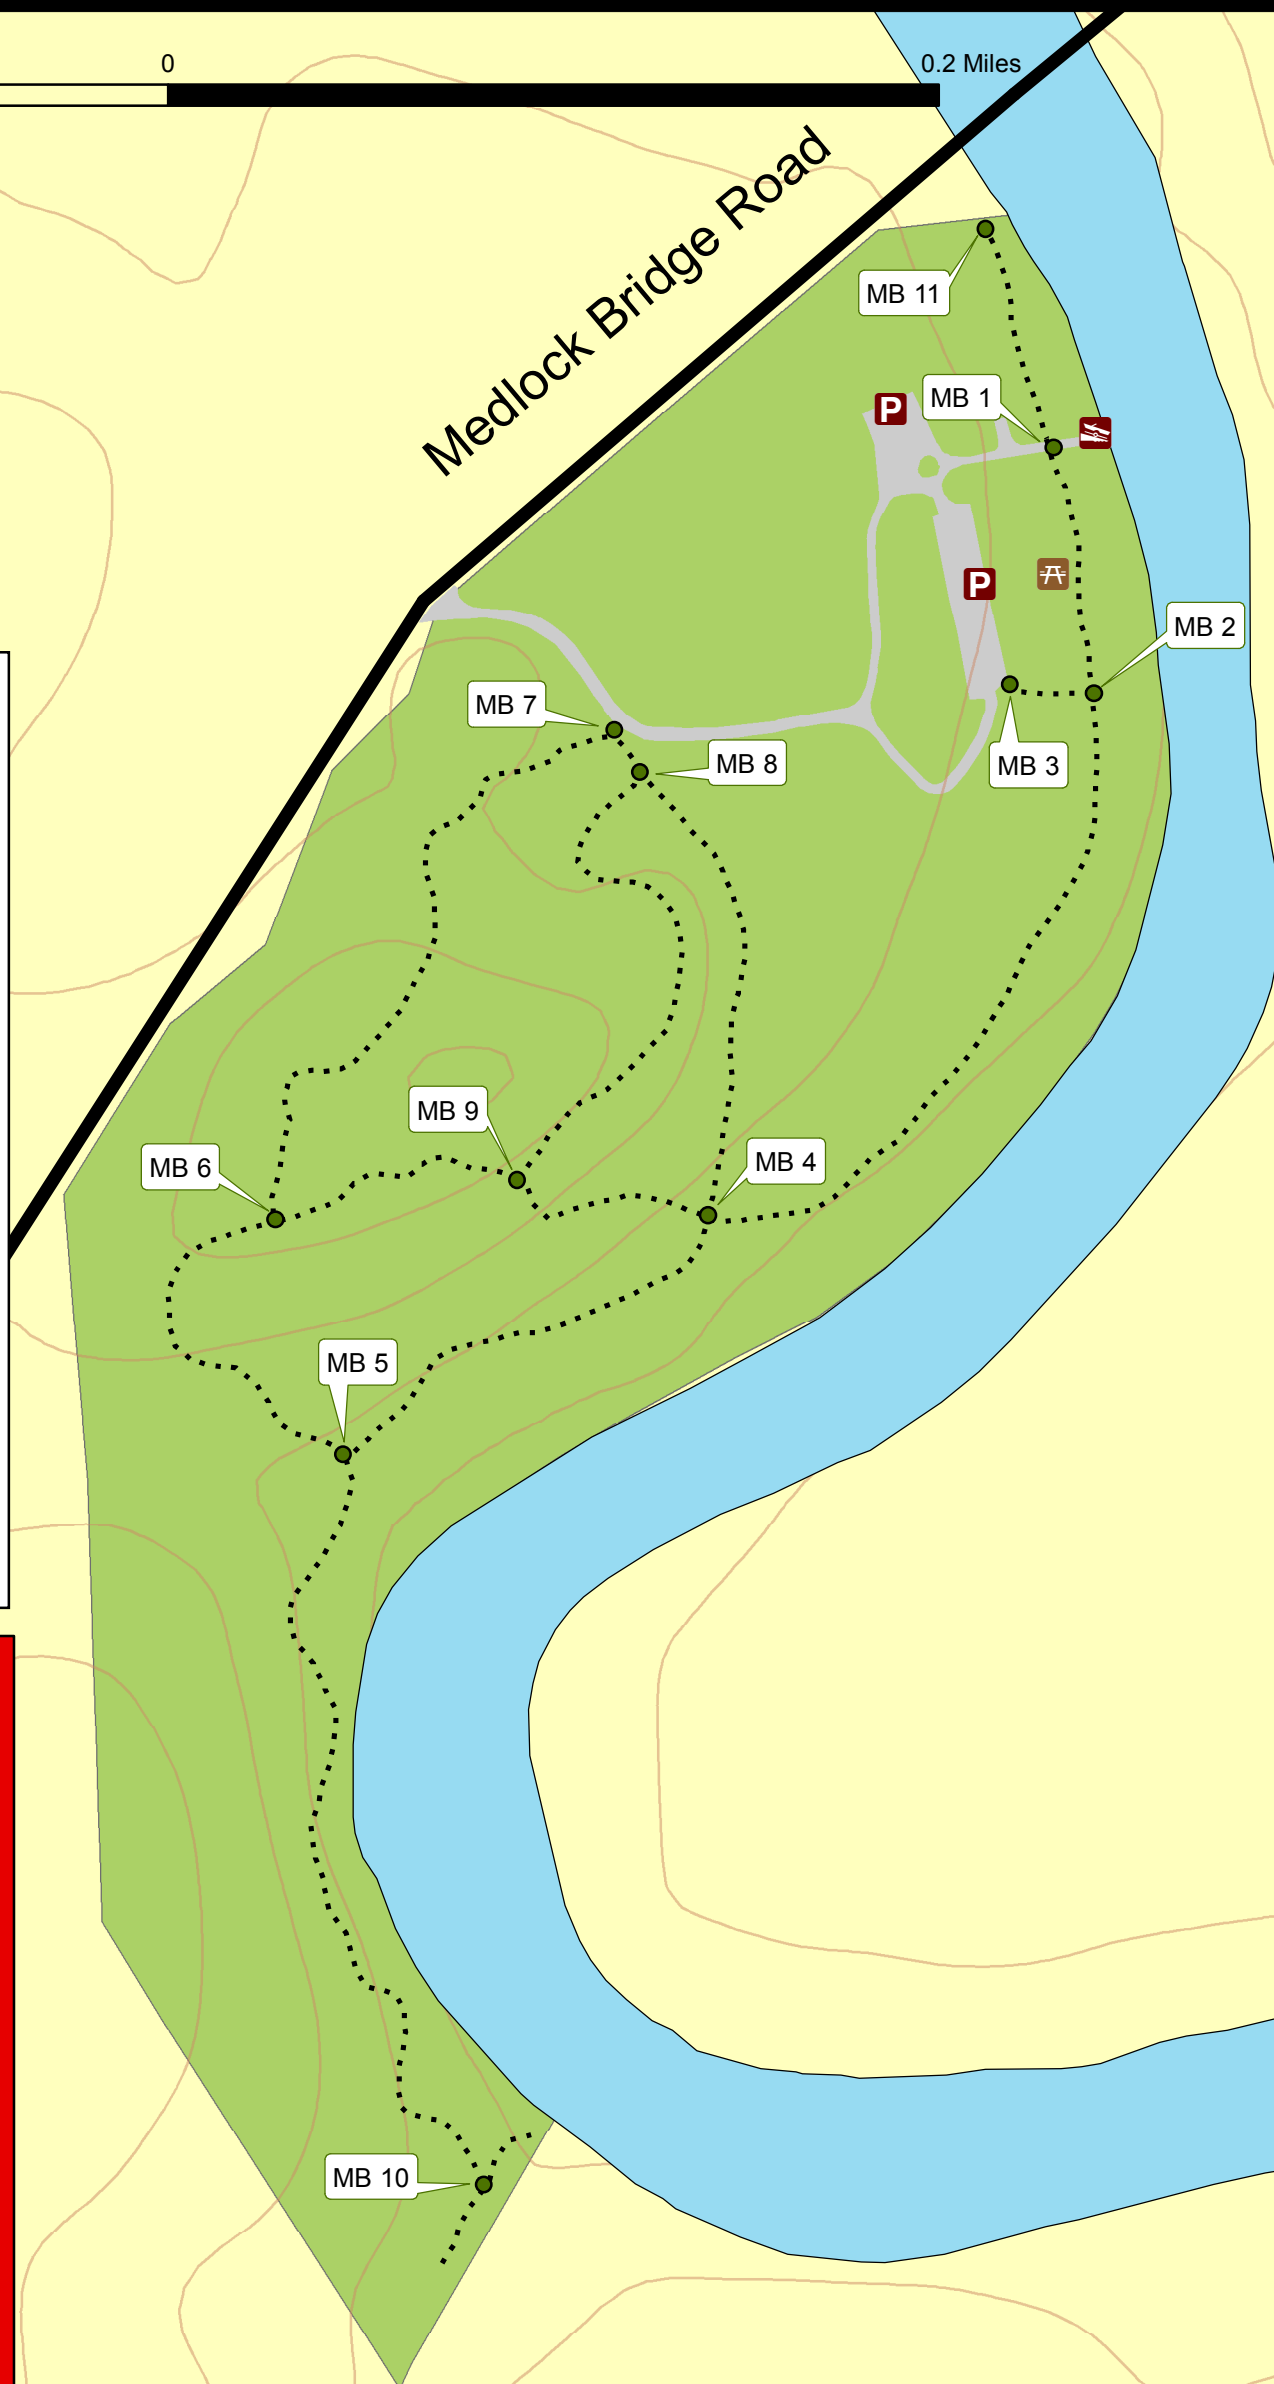

0.2 0.1 0 0.2 Miles

## Legend

- You Are Here
- Map Markers
- Trails
- Parking
- Picnic Area
- Boat Ramp
- Park Land

## Park Address

Medlock Bridge Road  
Duluth, GA 30097

## View Map Online

Visit <http://go.usa.gov/DNxG>  
or scan the code to view map.

In Case of Emergency Call 911 or 770-952-0370  
Note the Number on the nearest Trail Marker