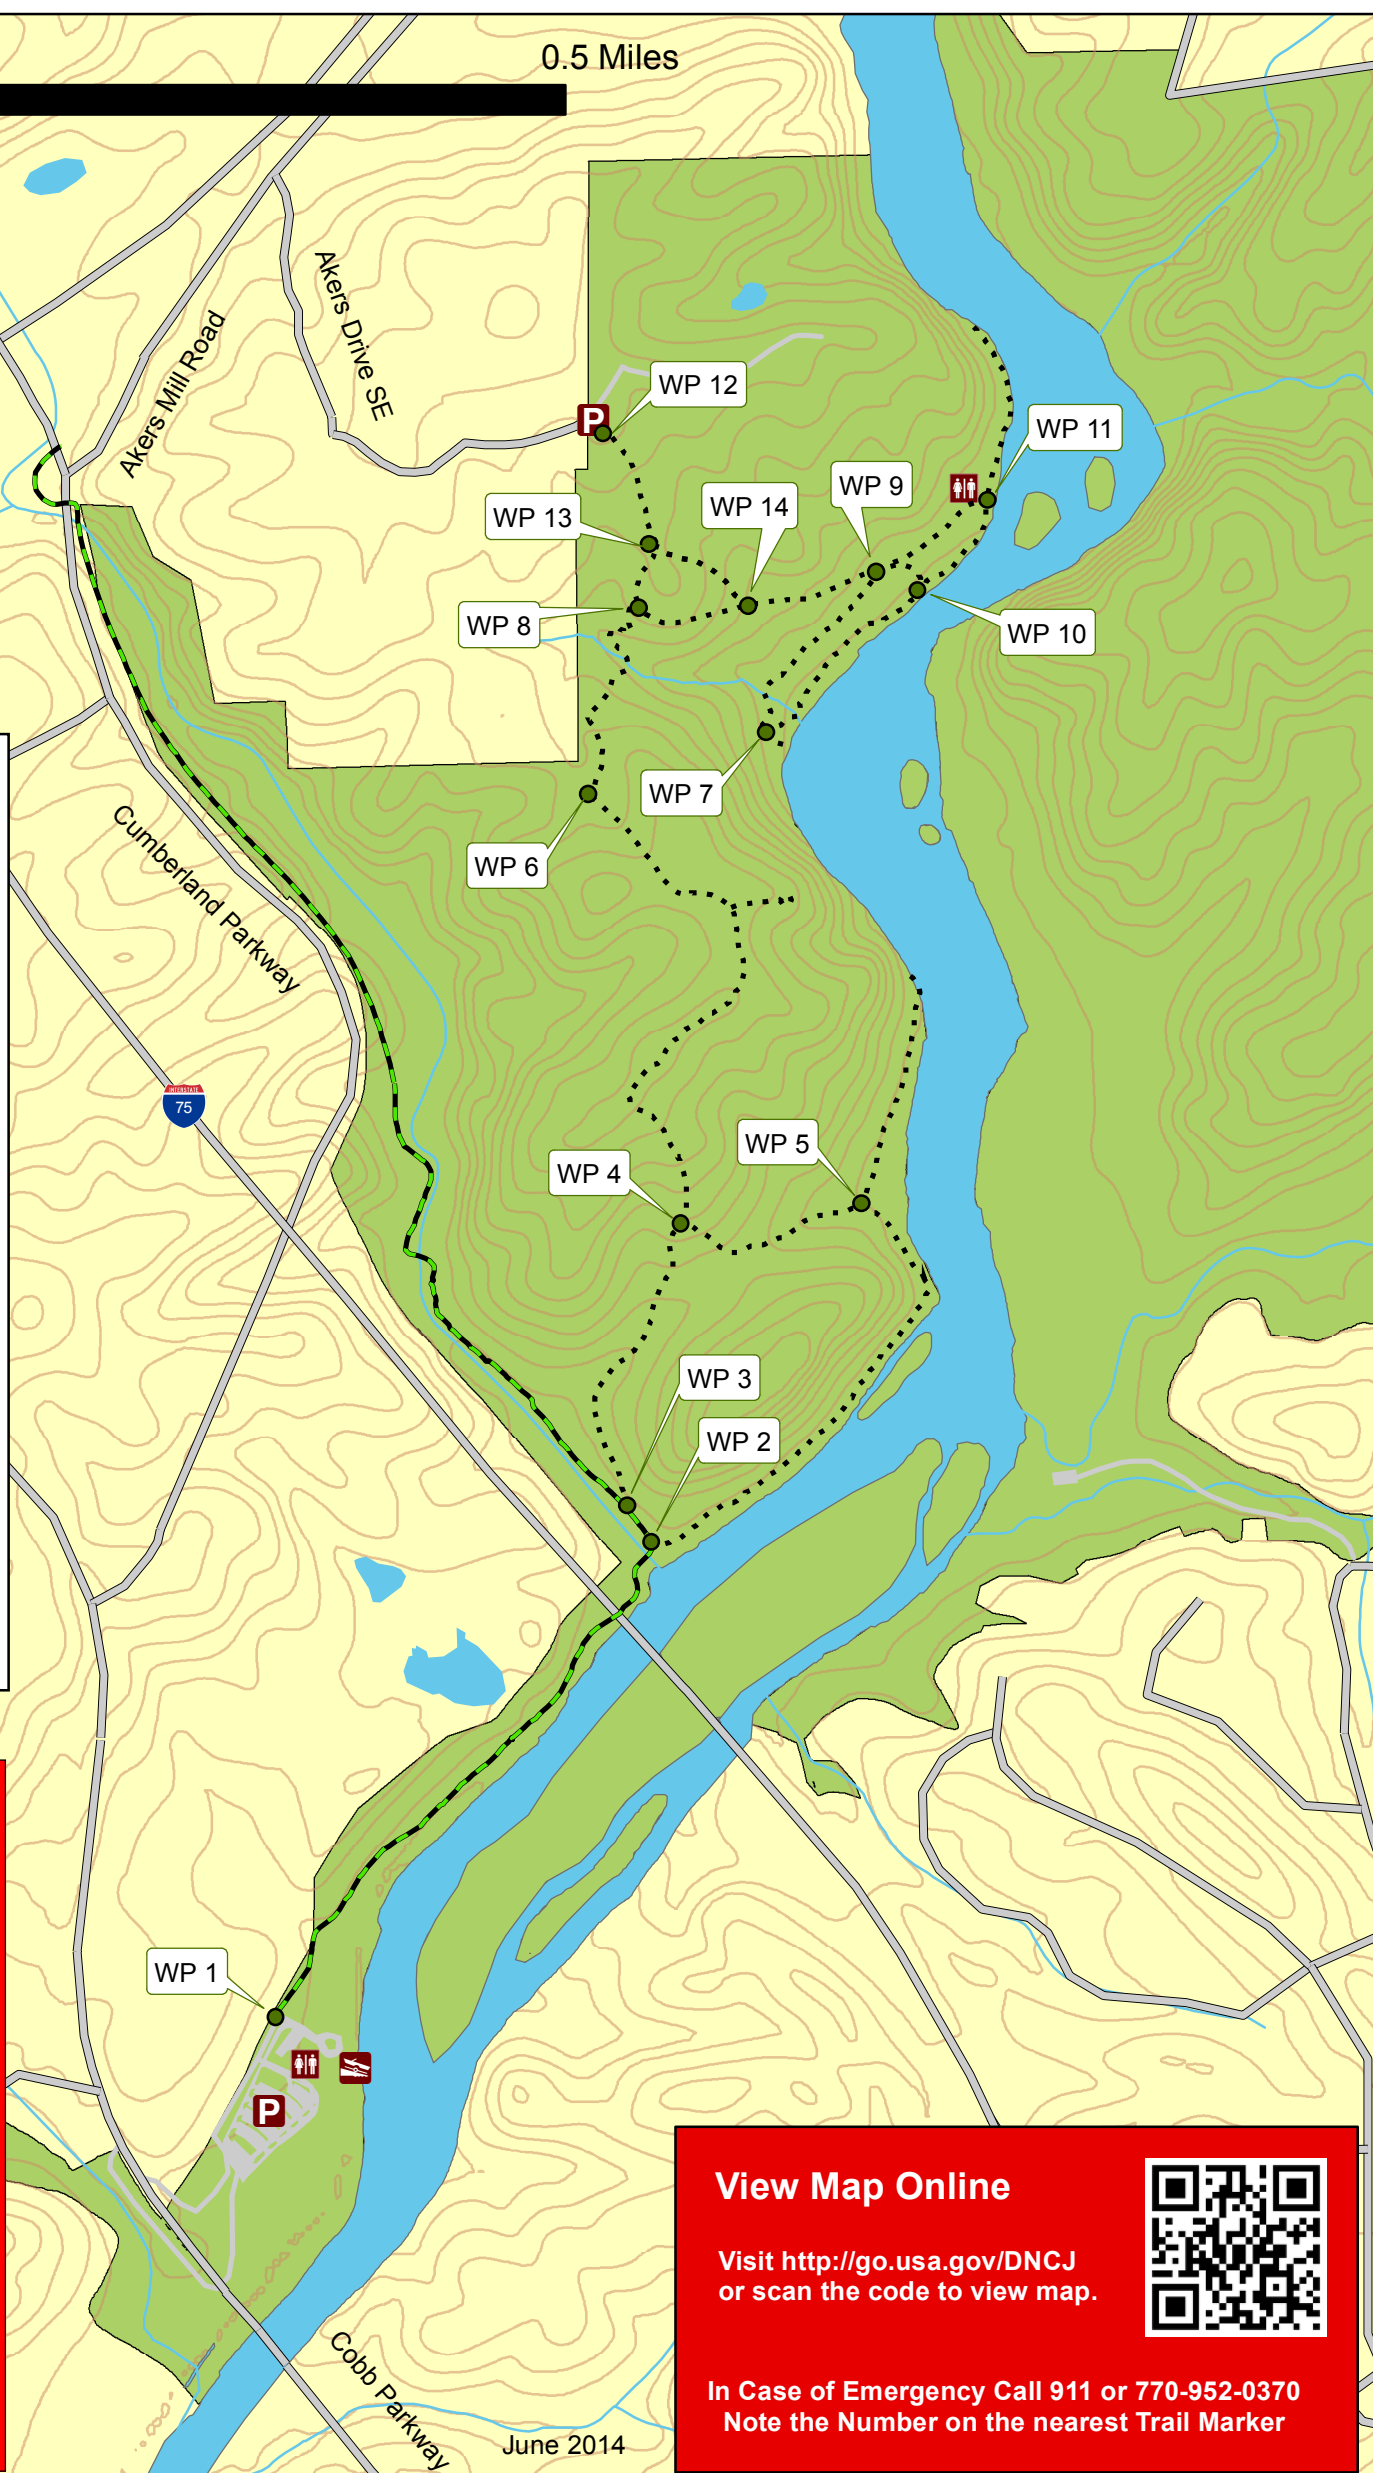

Legend

- You Are Here
- Map Markers
- Hiking Only Trail
- Biking & Hiking Trail
- Parking
- Toilets
- Boat Ramp
- Park Land

Park Rules

- Biking on posted "Biking & Hiking" trails only.
- Pets must be on a leash.
- It is your responsibility to clean up after your pet.
- Please pack out all trash.

Park Address

Paces Mill
3444 Cobb Parkway
Atlanta, GA 30339

Akers Mill
3700 Aker's Drive
Atlanta, GA 30339

View Map Online

Visit <http://go.usa.gov/DNCJ>
or scan the code to view map.

In Case of Emergency Call 911 or 770-952-0370
Note the Number on the nearest Trail Marker